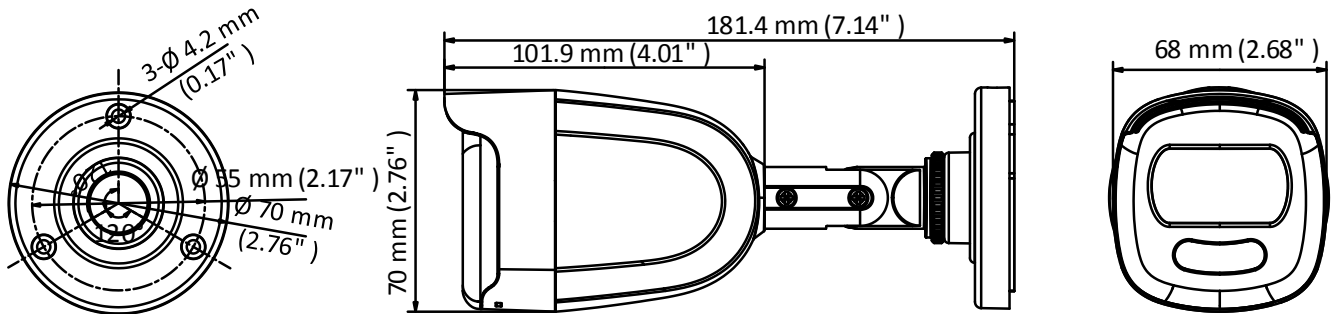

### Key Feature

- 2 MP high performance CMOS
- 1920 × 1080 resolution
- Full time color
- 3.6 mm, 6 mm fixed lens
- Up to 20 m white light distance
- OSD menu, 3D DNR, true WDR
- 4 in 1 video output (switchable TVI/AHD/CVI/CVBS)
- IP67
- Up the coax (HIKVISION-C)

## Specification

<b>Camera</b>	
Image Sensor	2 MP CMOS image sensor
Resolution	1920 (H) × 1080 (V)
Frame Rate	PAL: 1080p@25fps NTSC: 1080p@30fps
Min. illumination	Color: 0.0005 Lux @ (F1.0, AGC ON), 0 Lux with white light
Shutter Time	PAL: 1/25 s to 1/50, 000 s NTSC: 1/30 s to 1/50, 000 s
Slow Shutter	Max. 16x
Lens	3.6 mm, 6 mm fixed lens
Horizontal Field of View	83.6° (3.6 mm), 52.8° (6 mm)
Lens Mount	M16
Day & Night	Color
Angle Adjustment	Pan: 0° to 360°; Tilt: 0° to 180°; Rotate: 0° to 360°
Synchronization	Internal synchronization
WDR (Wide Dynamic Range)	130 dB
<b>Menu</b>	
AGC	Yes
White Balance	Auto/Manual
HLC	Yes
BLC (Backlight Compensation)	Yes
Privacy Mask	4 programmable privacy masks
Motion Detection	4 programmable areas
WDR	Yes
Functions	Brightness, Sharpness, 3D DNR, Mirror, Smart light
<b>Interface</b>	
Video Output	1 HD analog output
Switch Button	TVI/AHD/CVI/CVBS
<b>General</b>	
Operating Conditions	-40 °C to 60 °C (-40 °F to 140 °F), humidity: 90% or less (non-condensation)
Power Supply	12 VDC ±25%
Power Consumption	Max. 3 W
Protection Level	IP67
Material	Metal
White Light	Up to 20 m
Communication	Up the coax, Protocol: HIKVISION-C (TVI output)
Dimensions	181.4 mm × 70 mm × 68 mm (7.14" × 2.75" × 2.68")
Weight	Approx. 390 g (0.86 lb.)

## Dimension